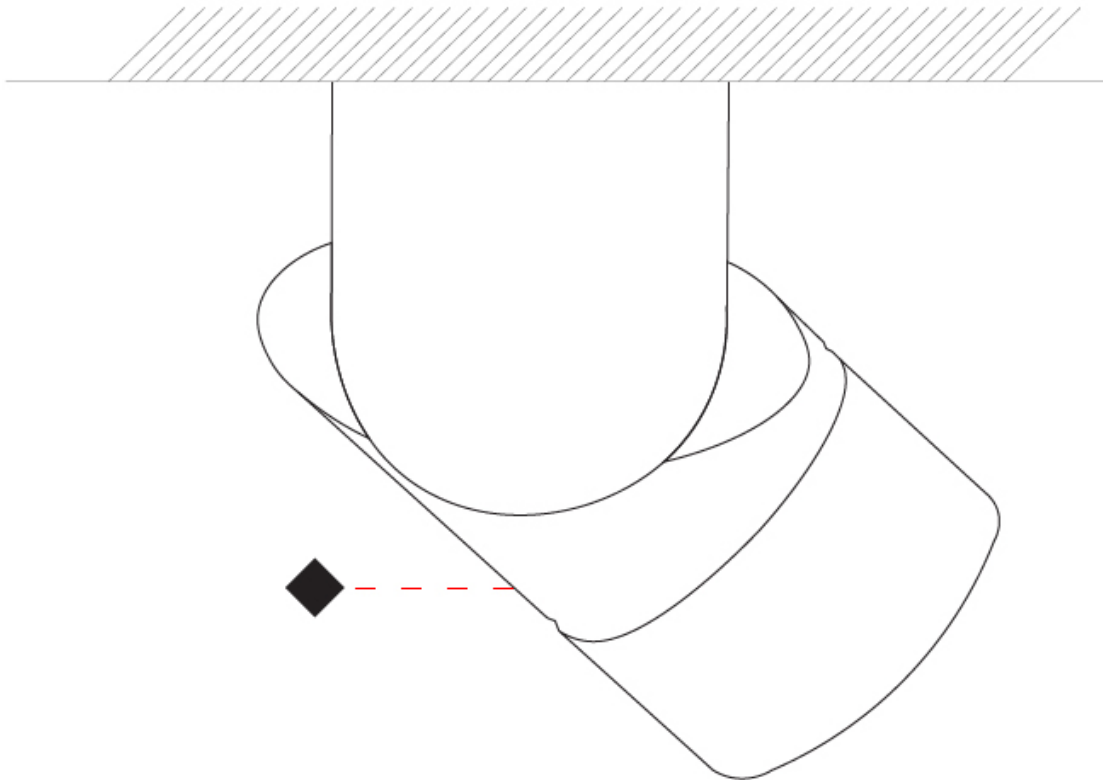

BOB RECESSED

A7200003-

PROJECT

TYPE

SPECIFIER

QUANTITY

DATE

Disclaimer

white lamp head with white base and side, black lamp head with black base and side, black lamp head with silver base and black side