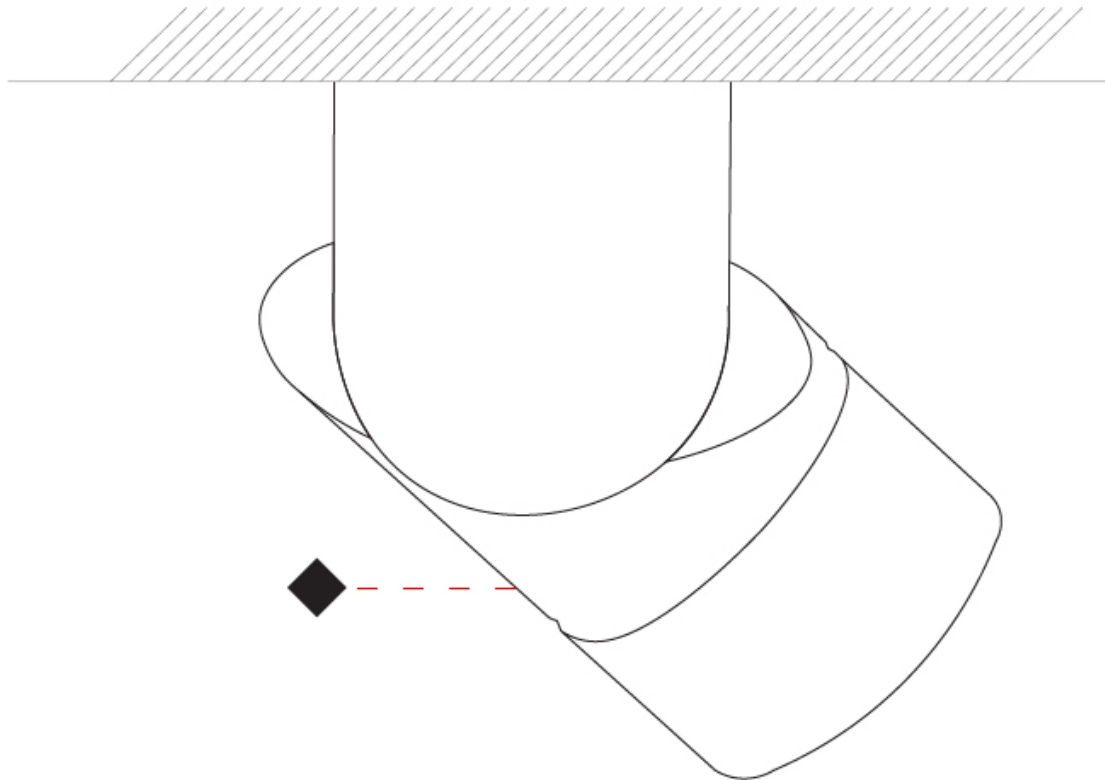

BOB RECESSED

A7200006-

PROJECT

TYPE

SPECIFIER

QUANTITY

DATE

Disclaimer

white lamp head with white base and side, black lamp head with black base and side, black lamp head with silver base and black side