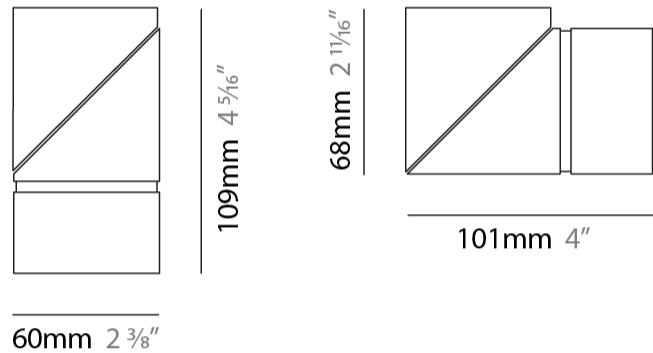

BOB RECESSED

A7200003-

base number   Color   Finish   Lens
Temperature   Options   Options

1. To build a product code in our configurator select the specify button on the base model # product page
2. To build a manual product code on this datasheet choose from the options listed below in blue font and add the suffix to the base model #

GENERAL

Series: Bob
Brand: Letroh
Division: Architectural
Mounting Type: Recessed
Mounting Location: Ceiling
Subcategory: Semi-Flush

PHYSICAL

Shape: Cylinder
Diameter (mm): 60
Diameter (in): 2 ³/₈
Length (mm): 109
Length (in): 4 ⁵/₁₆
Light Distribution: Adjustable / Downlight
Weight (kg): 0.60
Weight (lbs): 1.32
Fixture Finish: WHI / BLK
Fixture Material: Aluminum
Cut-out Measurements: 35mm/1 3/8"

ELECTRICAL

Lamp Type: LED
Input Wattage (W): 20
Total Output Wattage (W): 17
Dimming: Tri-Mode (Non-Dimming and Phase Dimming (120Vac only) and 0-10V Dimming)
Driver Included: Yes
Driver Location: Remote
Driver Type: Constant Current - Universal
Driver Class: Class 2
Input Voltage (V): 120 - 277
Constant Current (MA): 500
Constant Voltage (V): 33.9

LED

Color Temperature (°K): 2700 / 3000
Max. Delivered Lumen (lm): 1100 / 1500
CRI: >90 CRI
Lamp Life (hrs): 50000

OPTICAL

Optic°: 30 / 40 / 60 / OV / RT / WW
Adjustability: Rotational 360°; Tilt 90°

RATINGS AND CERTIFICATIONS

Certified By: Certified for North American Standards
IP rating: IP20